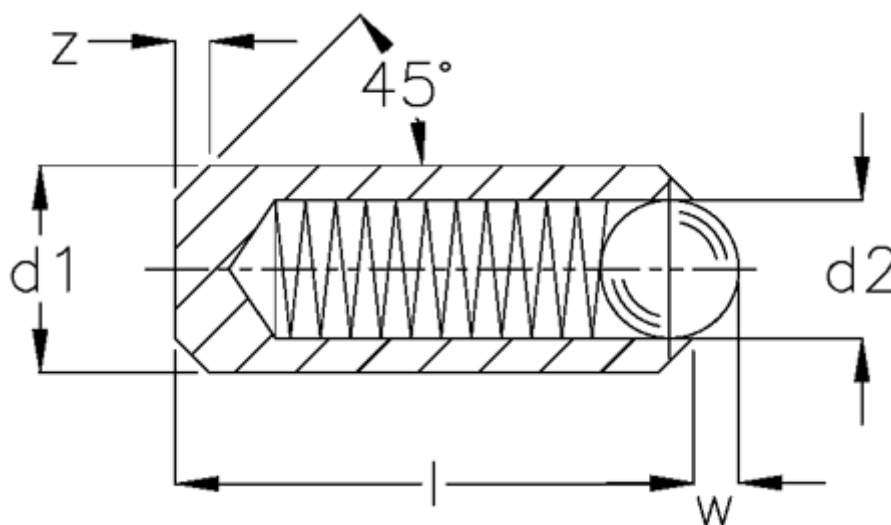

Data Sheet

Article number: 20991002

Description: E+G
Spring plunger GN 614.3-6-NI

Measures

d1	= 6.0
d2	= 4.5
l	= 15
Spring pressure N bottom	= 31.0
Spring pressure N top	= 18.0
W	= 1.50
z	= 0.30